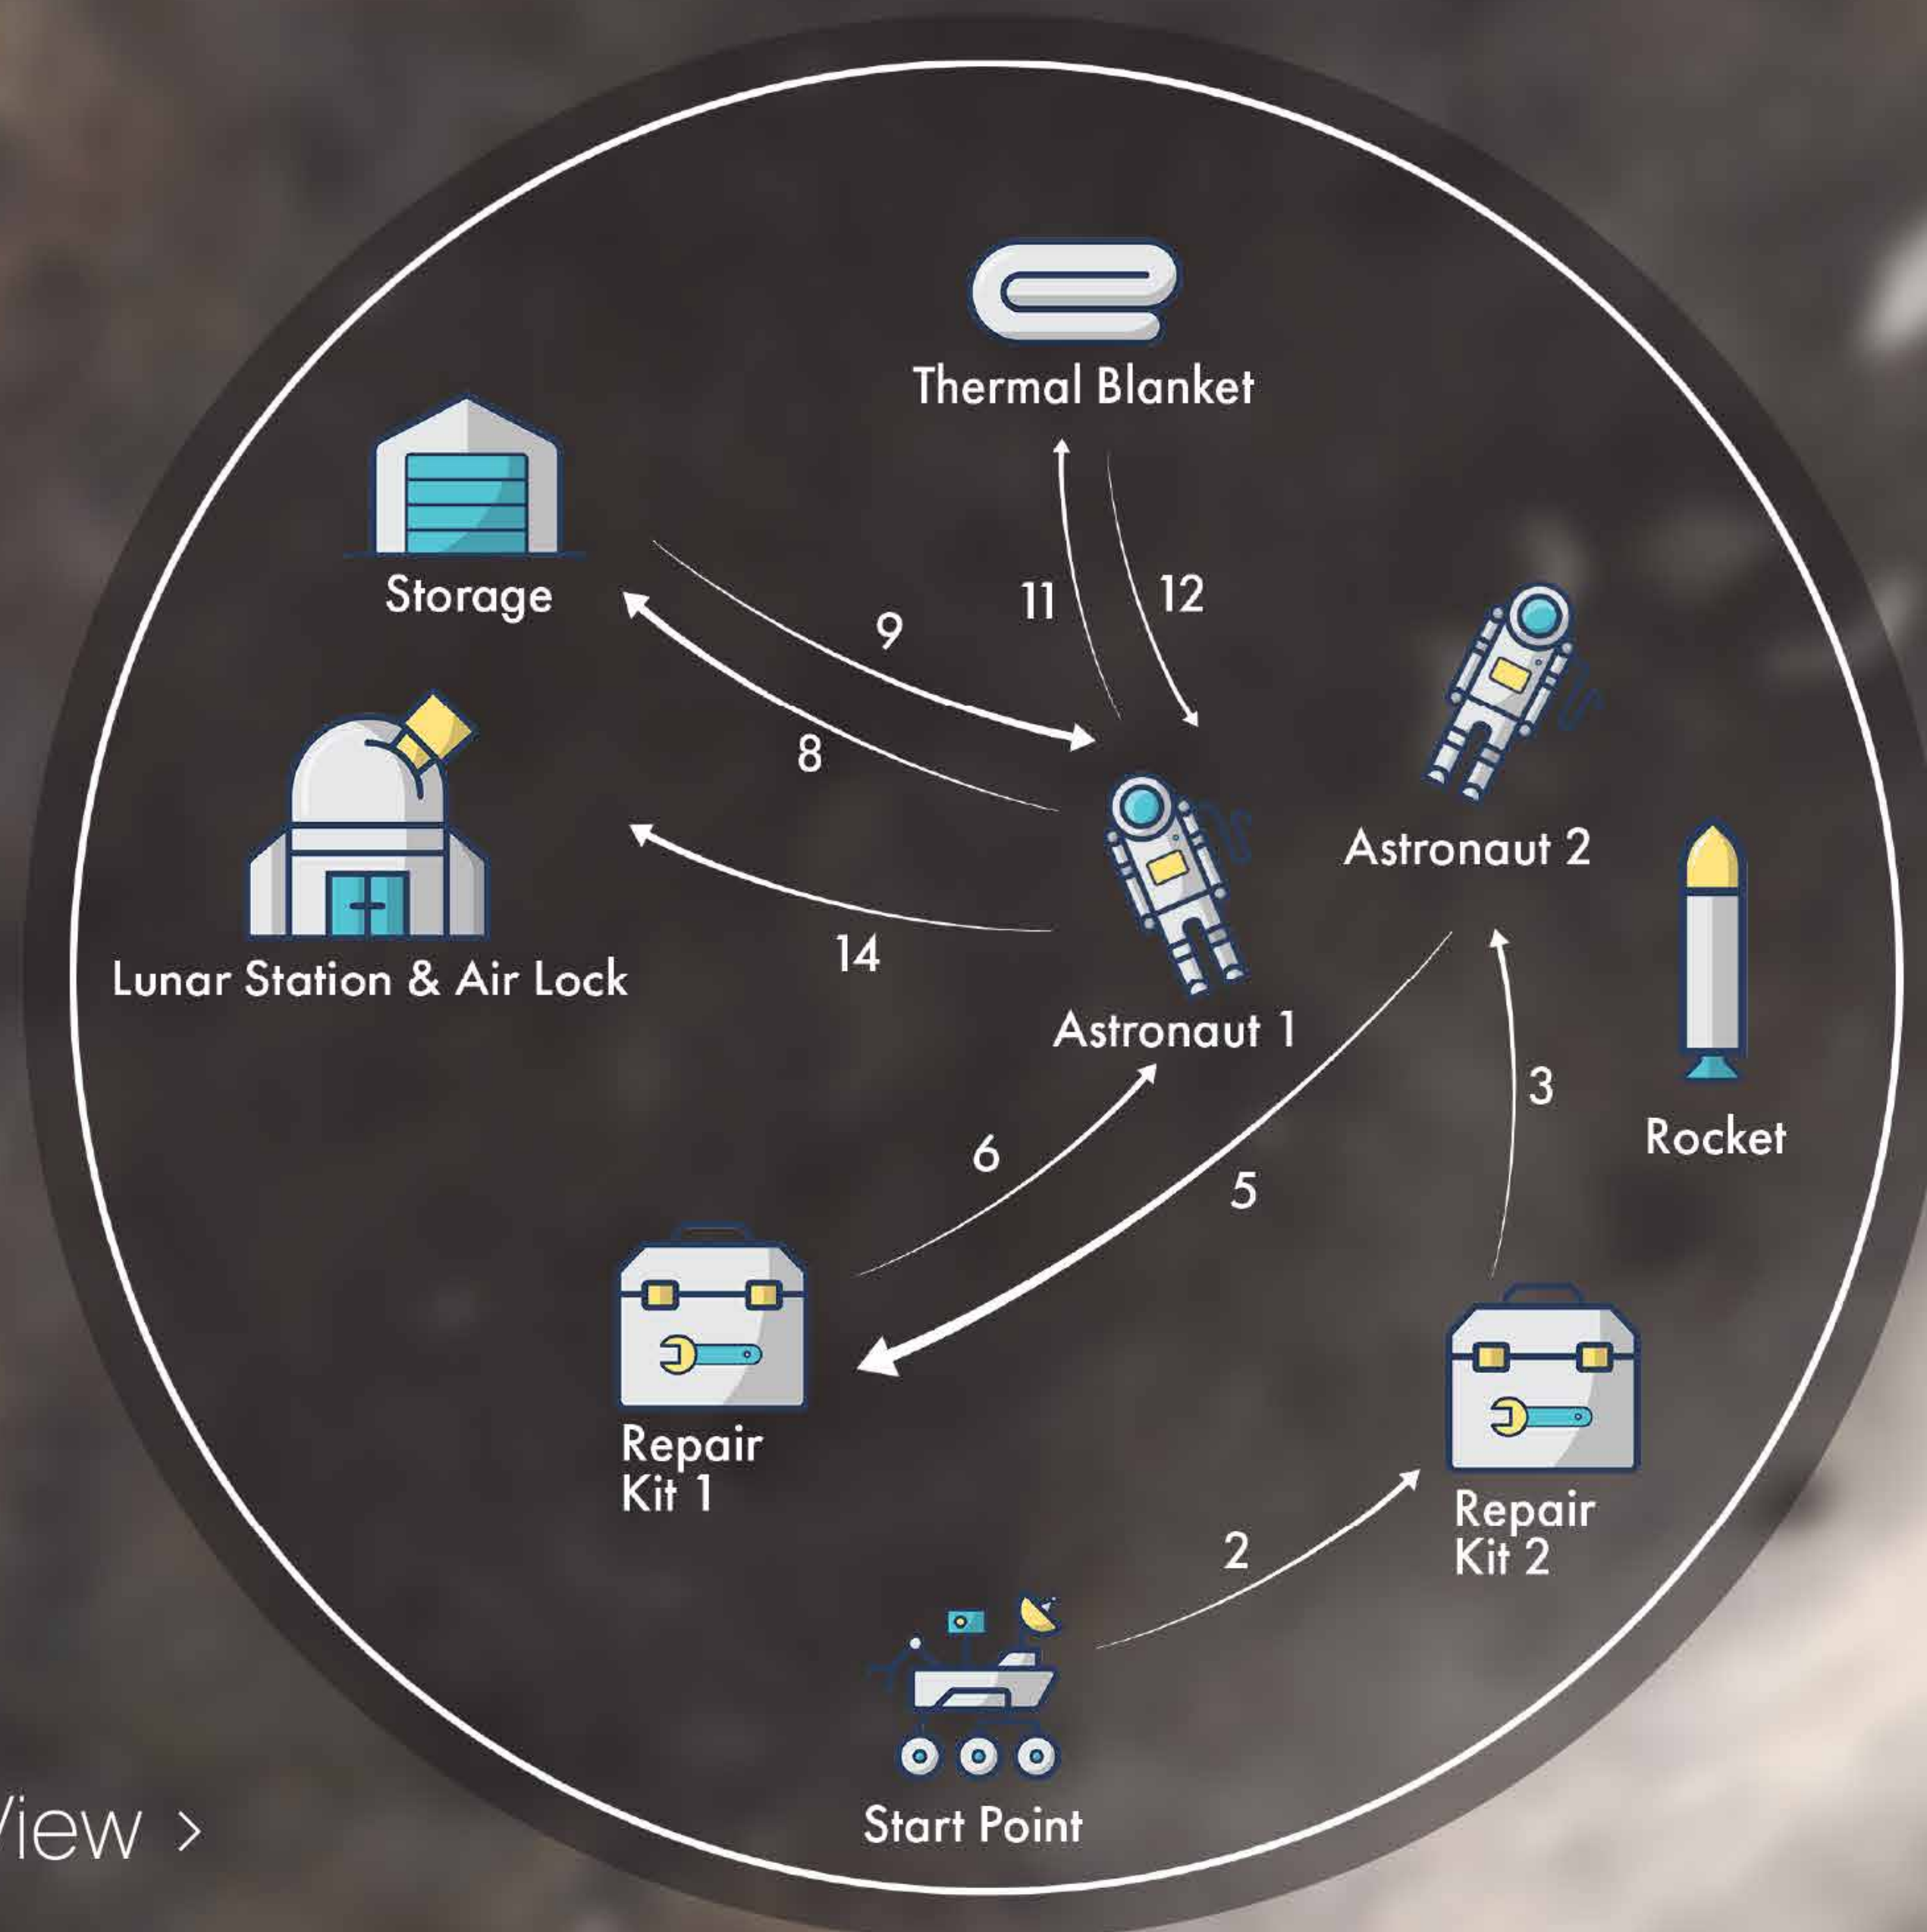

Mission 3

Rescue Mission

Moon Field - 30 min

Missions Plan View >

The Mission Steps

1. The rover is placed at the starting point.
- 2. One of the repair kits is looked for, found, and photographed.**
- 3. The repair kit is delivered to the astronaut who needs it.**
4. The repair kit is left in a certain area in front of the astronaut.
- 5. Another repair kit is looked for, found, and photographed.**
- 6. The repair kit is delivered to the other astronaut.**
7. The repair kit is left in a certain area in front of the astronaut.
- 8. The rover reaches the location of the oxygen tube.**
- 9. The oxygen tube is taken and delivered to the astronaut who needs it.**
10. The oxygen tube is left in front of the astronaut who needs it.
- 11. The thermal blanket is looked for, found, and photographed.**
- 12. The thermal blanket is delivered to the astronaut who needs it.**
13. The thermal blanket is draped over the astronaut who needs it.
14. The rover comes back to the Moon Base.

*Bold texts indicates missions plan view in the previous page.

1. The rover is placed at the starting point.
2. **One of the repair kits is looked for, found, and photographed.**
3. **The repair kit is delivered to the astronaut who needs it.**
4. The repair kit is left in a certain area in front of the astronaut.

5. Another repair kit is looked for, found, and photographed.

6. The repair kit is delivered to the other astronaut.

7. The repair kit is left in a certain area in front of the astronaut.

- 8. The rover reaches the location of the oxygen tube.
- 9. The oxygen tube is taken and delivered to the astronaut who needs it.
- 10. The oxygen tube is left in front of the astronaut who needs it.

11. The thermal blanket is looked for, found, and photographed.

12. The thermal blanket is delivered to the astronaut who needs it.

13. The thermal blanket is draped over the astronaut who needs it.

14. The rover comes back to the Moon Base.