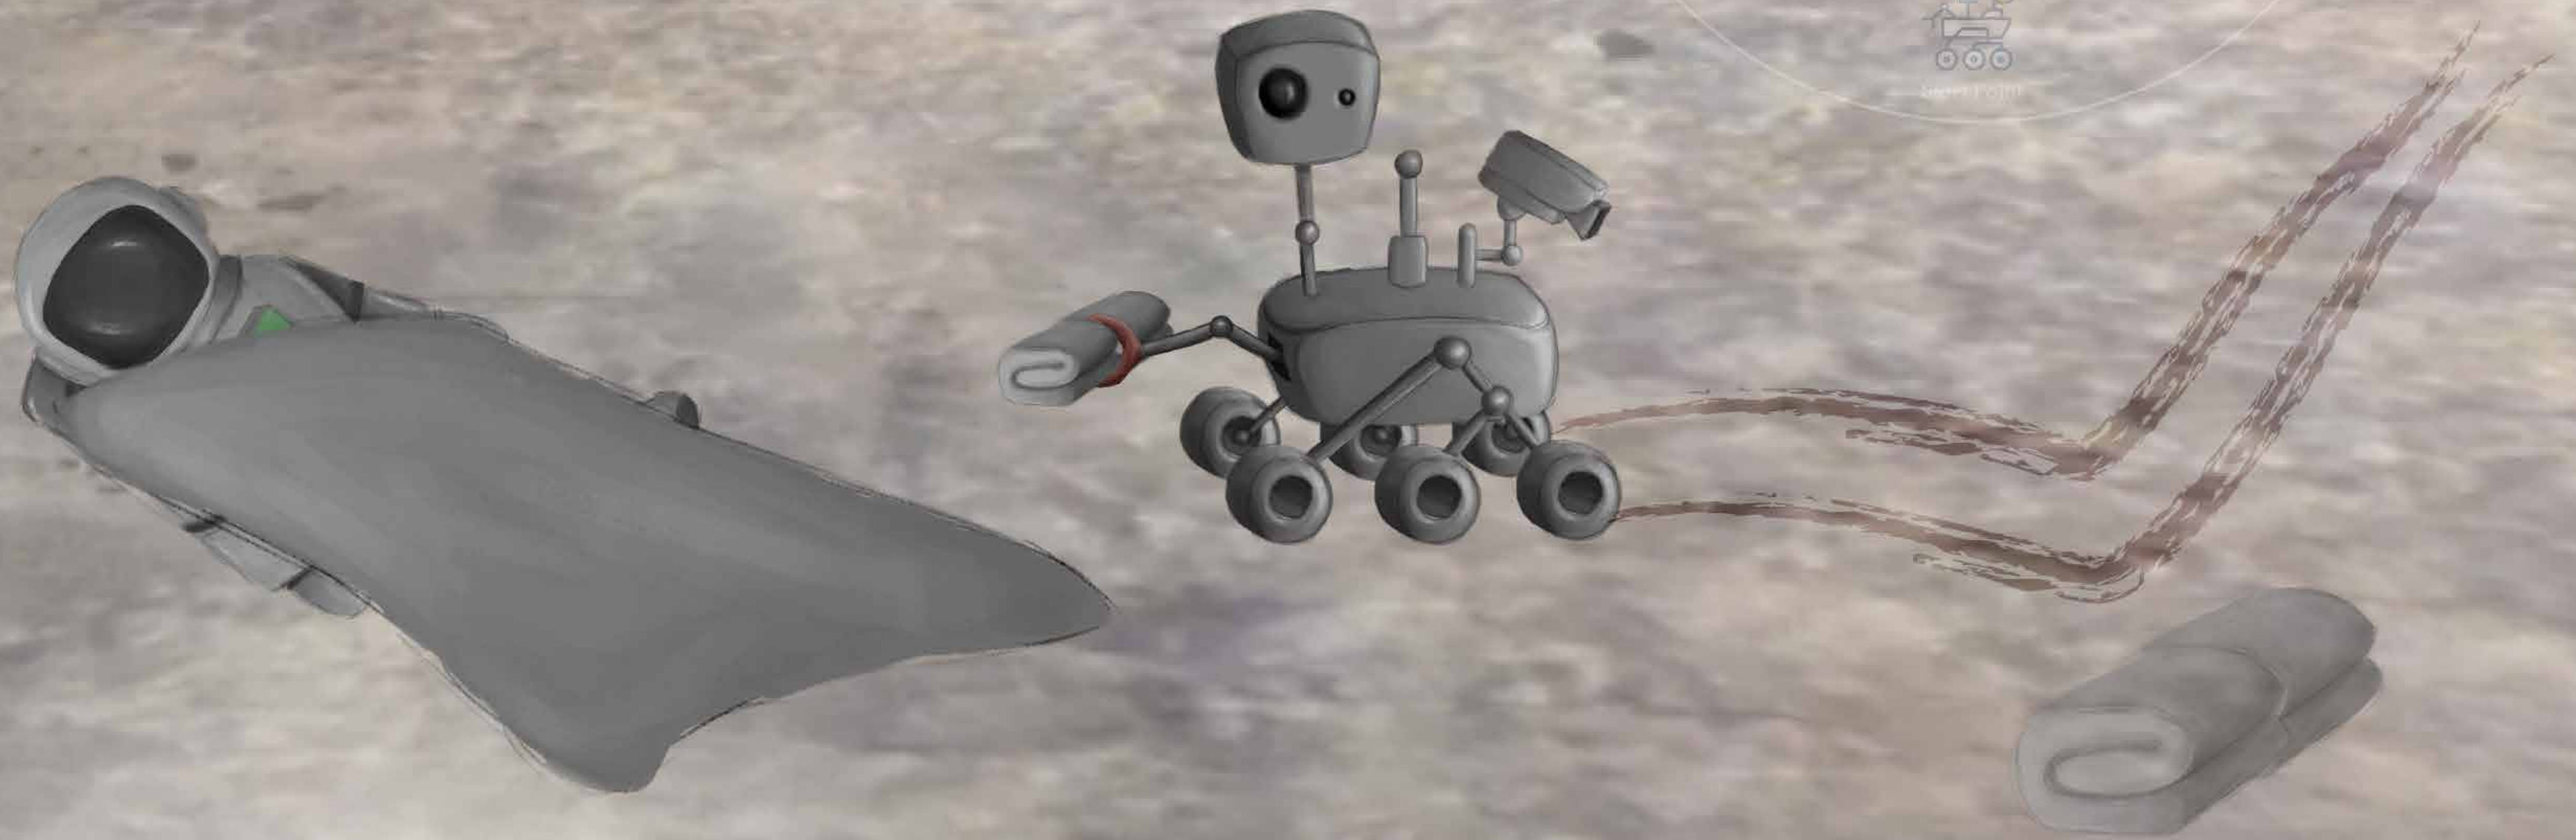

Mission 3

Rescue Mission

Moon Field - 30 min

Missions Plan View >

The Mission Steps

1. The rover is placed at the starting point.
- 2. One of the repair kits is looked for, found, and photographed.**
- 3. The repair kit is delivered to the astronaut who needs it.**
4. The repair kit is left in a certain area in front of the astronaut.
- 5. Another repair kit is looked for, found, and photographed.**
- 6. The repair kit is delivered to the other astronaut.**
7. The repair kit is left in a certain area in front of the astronaut.
- 8. The rover reaches the location of the oxygen tube.**
- 9. The oxygen tube is taken and delivered to the astronaut who needs it.**
10. The oxygen tube is left in front of the astronaut who needs it.
- 11. The thermal blanket is looked for, found, and photographed.**
- 12. The thermal blanket is delivered to the astronaut who needs it.**
13. The thermal blanket is draped over the astronaut who needs it.
14. The rover comes back to the Moon Base.

*Bold texts indicates missions plan view in the previous page.

1. The rover is placed at the starting point.
2. **One of the repair kits is looked for, found, and photographed.**
3. **The repair kit is delivered to the astronaut who needs it.**
4. The repair kit is left in a certain area in front of the astronaut.

5. Another repair kit is looked for, found, and photographed.

6. The repair kit is delivered to the other astronaut.

7. The repair kit is left in a certain area in front of the astronaut.

- 8. The rover reaches the location of the oxygen tube.
- 9. The oxygen tube is taken and delivered to the astronaut who needs it.
- 10. The oxygen tube is left in front of the astronaut who needs it.

11. The thermal blanket is looked for, found, and photographed.

12. The thermal blanket is delivered to the astronaut who needs it.

13. The thermal blanket is draped over the astronaut who needs it.

14. The rover comes back to the Moon Base.