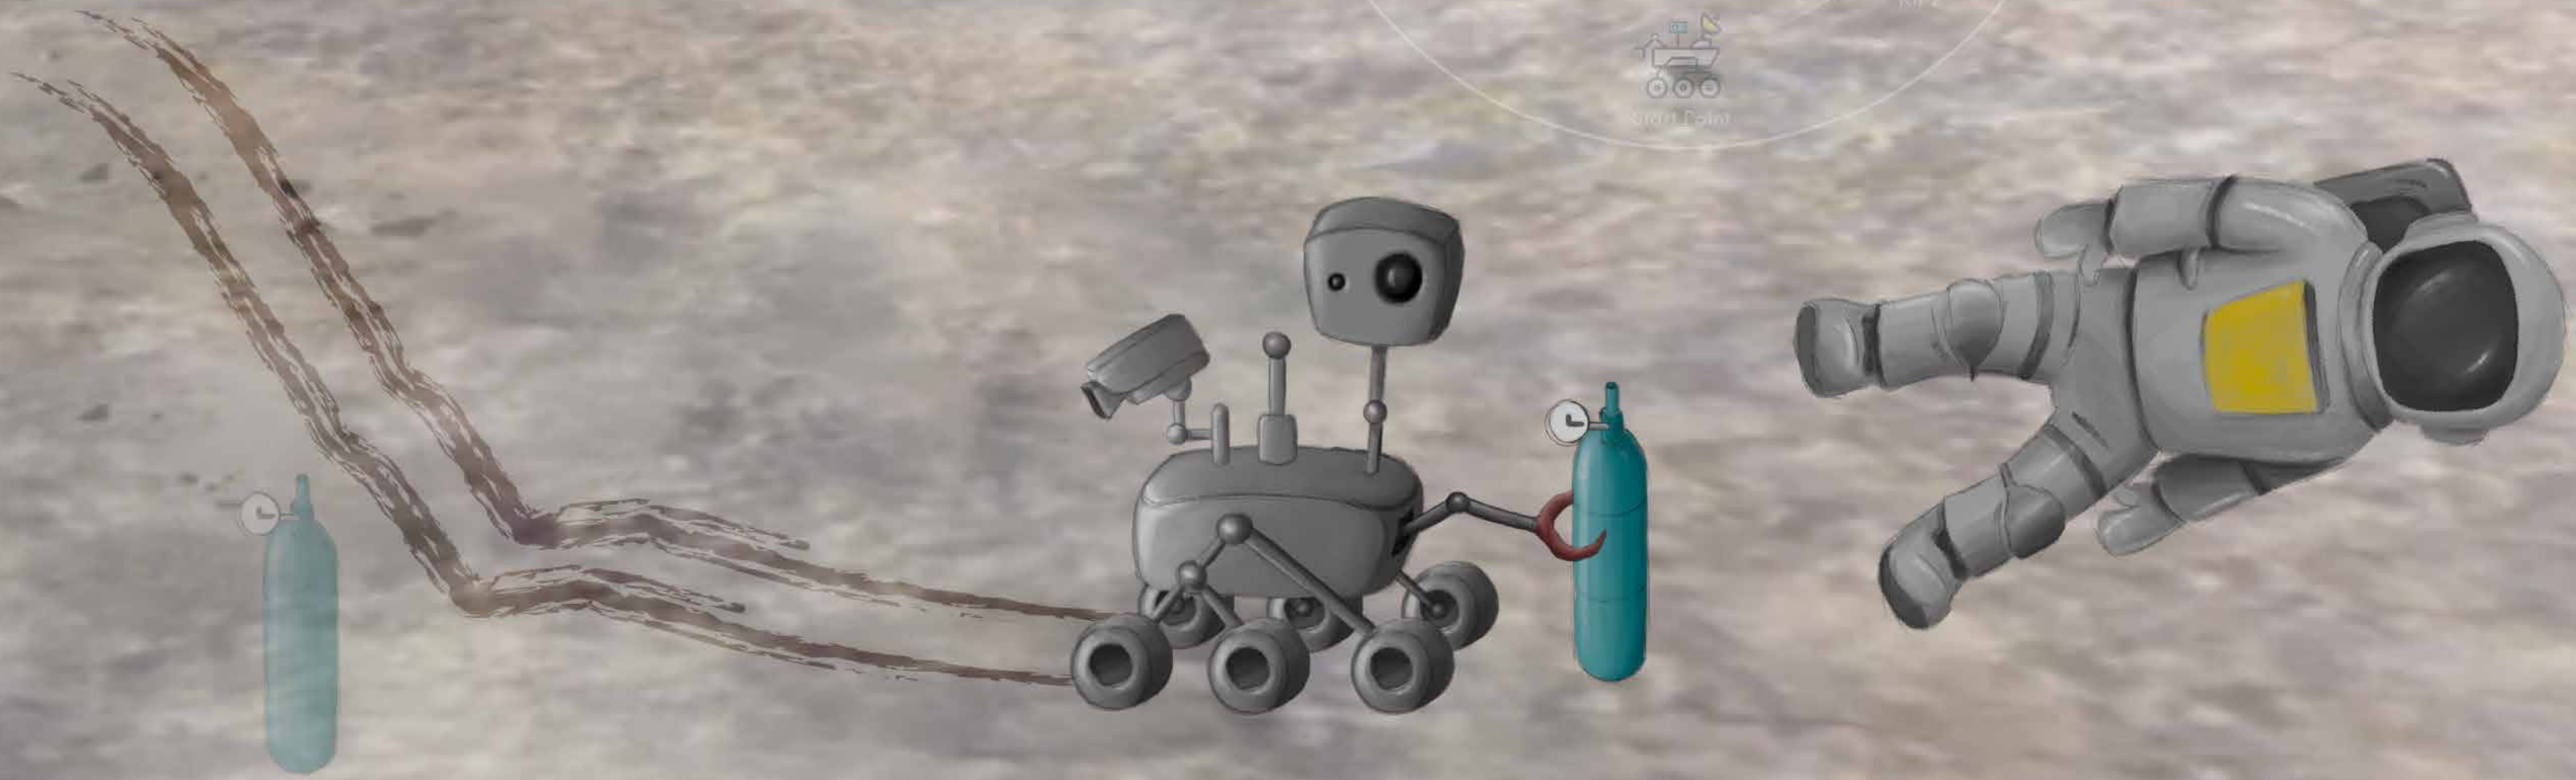

Mission 3

Rescue Mission

Moon Field - 30 min

Missions Plan View >

The Mission Steps

1. The rover is placed at the starting point.
- 2. One of the repair kits is looked for, found, and photographed.**
- 3. The repair kit is delivered to the astronaut who needs it.**
4. The repair kit is left in a certain area in front of the astronaut.
- 5. Another repair kit is looked for, found, and photographed.**
- 6. The repair kit is delivered to the other astronaut.**
7. The repair kit is left in a certain area in front of the astronaut.
- 8. The rover reaches the location of the oxygen tube.**
- 9. The oxygen tube is taken and delivered to the astronaut who needs it.**
10. The oxygen tube is left in front of the astronaut who needs it.
- 11. The thermal blanket is looked for, found, and photographed.**
- 12. The thermal blanket is delivered to the astronaut who needs it.**
13. The thermal blanket is draped over the astronaut who needs it.
14. The rover comes back to the Moon Base.

*Bold texts indicates missions plan view in the previous page.

1. The rover is placed at the starting point.
2. **One of the repair kits is looked for, found, and photographed.**
3. **The repair kit is delivered to the astronaut who needs it.**
4. The repair kit is left in a certain area in front of the astronaut.

5. Another repair kit is looked for, found, and photographed.

6. The repair kit is delivered to the other astronaut.

7. The repair kit is left in a certain area in front of the astronaut.

- 8. The rover reaches the location of the oxygen tube.
- 9. The oxygen tube is taken and delivered to the astronaut who needs it.
- 10. The oxygen tube is left in front of the astronaut who needs it.

11. The thermal blanket is looked for, found, and photographed.

12. The thermal blanket is delivered to the astronaut who needs it.

13. The thermal blanket is draped over the astronaut who needs it.

14. The rover comes back to the Moon Base.