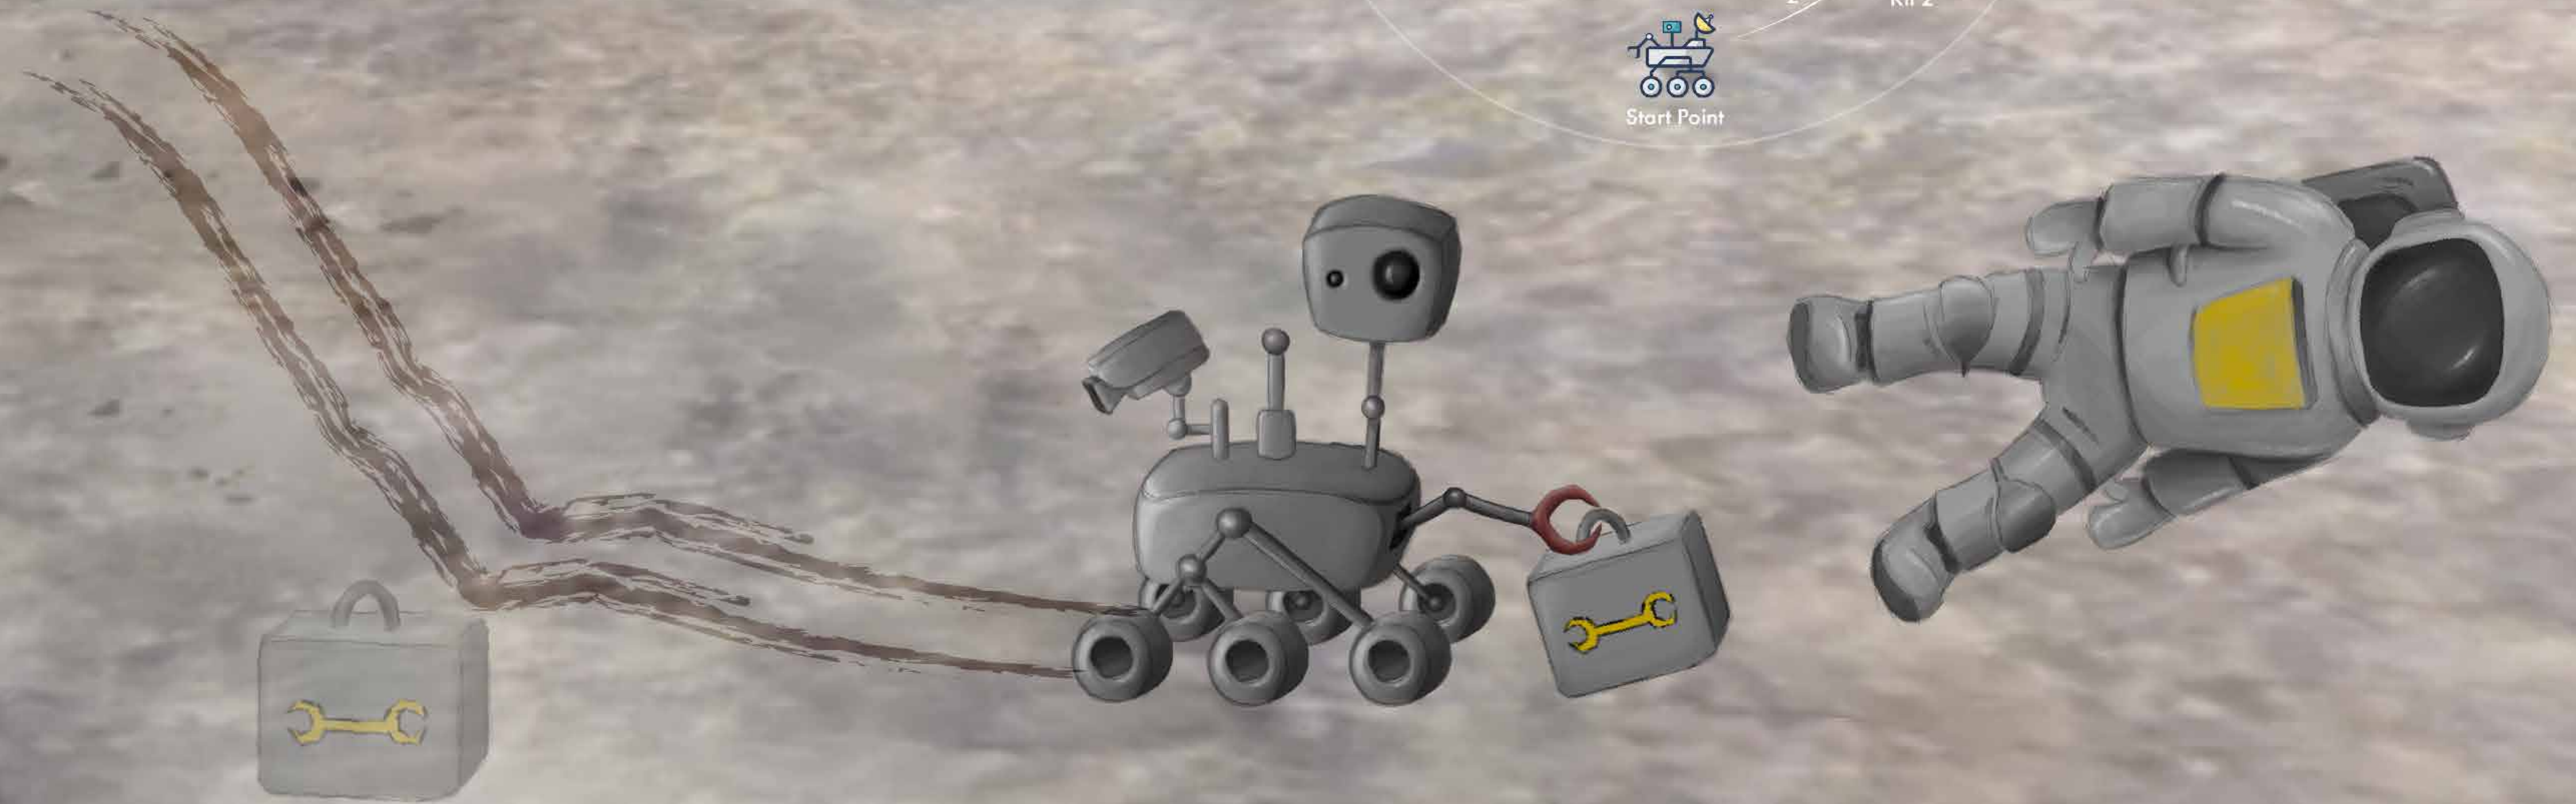

Mission 3

Rescue Mission

Moon Field - 30 min

Missions Plan View >

The Mission Steps

1. The rover is placed at the starting point.
- 2. One of the repair kits is looked for, found, and photographed.**
- 3. The repair kit is delivered to the astronaut who needs it.**
4. The repair kit is left in a certain area in front of the astronaut.
- 5. Another repair kit is looked for, found, and photographed.**
- 6. The repair kit is delivered to the other astronaut.**
7. The repair kit is left in a certain area in front of the astronaut.
- 8. The rover reaches the location of the oxygen tube.**
- 9. The oxygen tube is taken and delivered to the astronaut who needs it.**
10. The oxygen tube is left in front of the astronaut who needs it.
- 11. The thermal blanket is looked for, found, and photographed.**
- 12. The thermal blanket is delivered to the astronaut who needs it.**
13. The thermal blanket is draped over the astronaut who needs it.
14. The rover comes back to the Moon Base.

*Bold texts indicates missions plan view in the previous page.

1. The rover is placed at the starting point.
2. **One of the repair kits is looked for, found, and photographed.**
3. **The repair kit is delivered to the astronaut who needs it.**
4. The repair kit is left in a certain area in front of the astronaut.

5. Another repair kit is looked for, found, and photographed.

6. The repair kit is delivered to the other astronaut.

7. The repair kit is left in a certain area in front of the astronaut.

- 8. The rover reaches the location of the oxygen tube.
- 9. The oxygen tube is taken and delivered to the astronaut who needs it.
- 10. The oxygen tube is left in front of the astronaut who needs it.

11. The thermal blanket is looked for, found, and photographed.

12. The thermal blanket is delivered to the astronaut who needs it.

13. The thermal blanket is draped over the astronaut who needs it.

14. The rover comes back to the Moon Base.