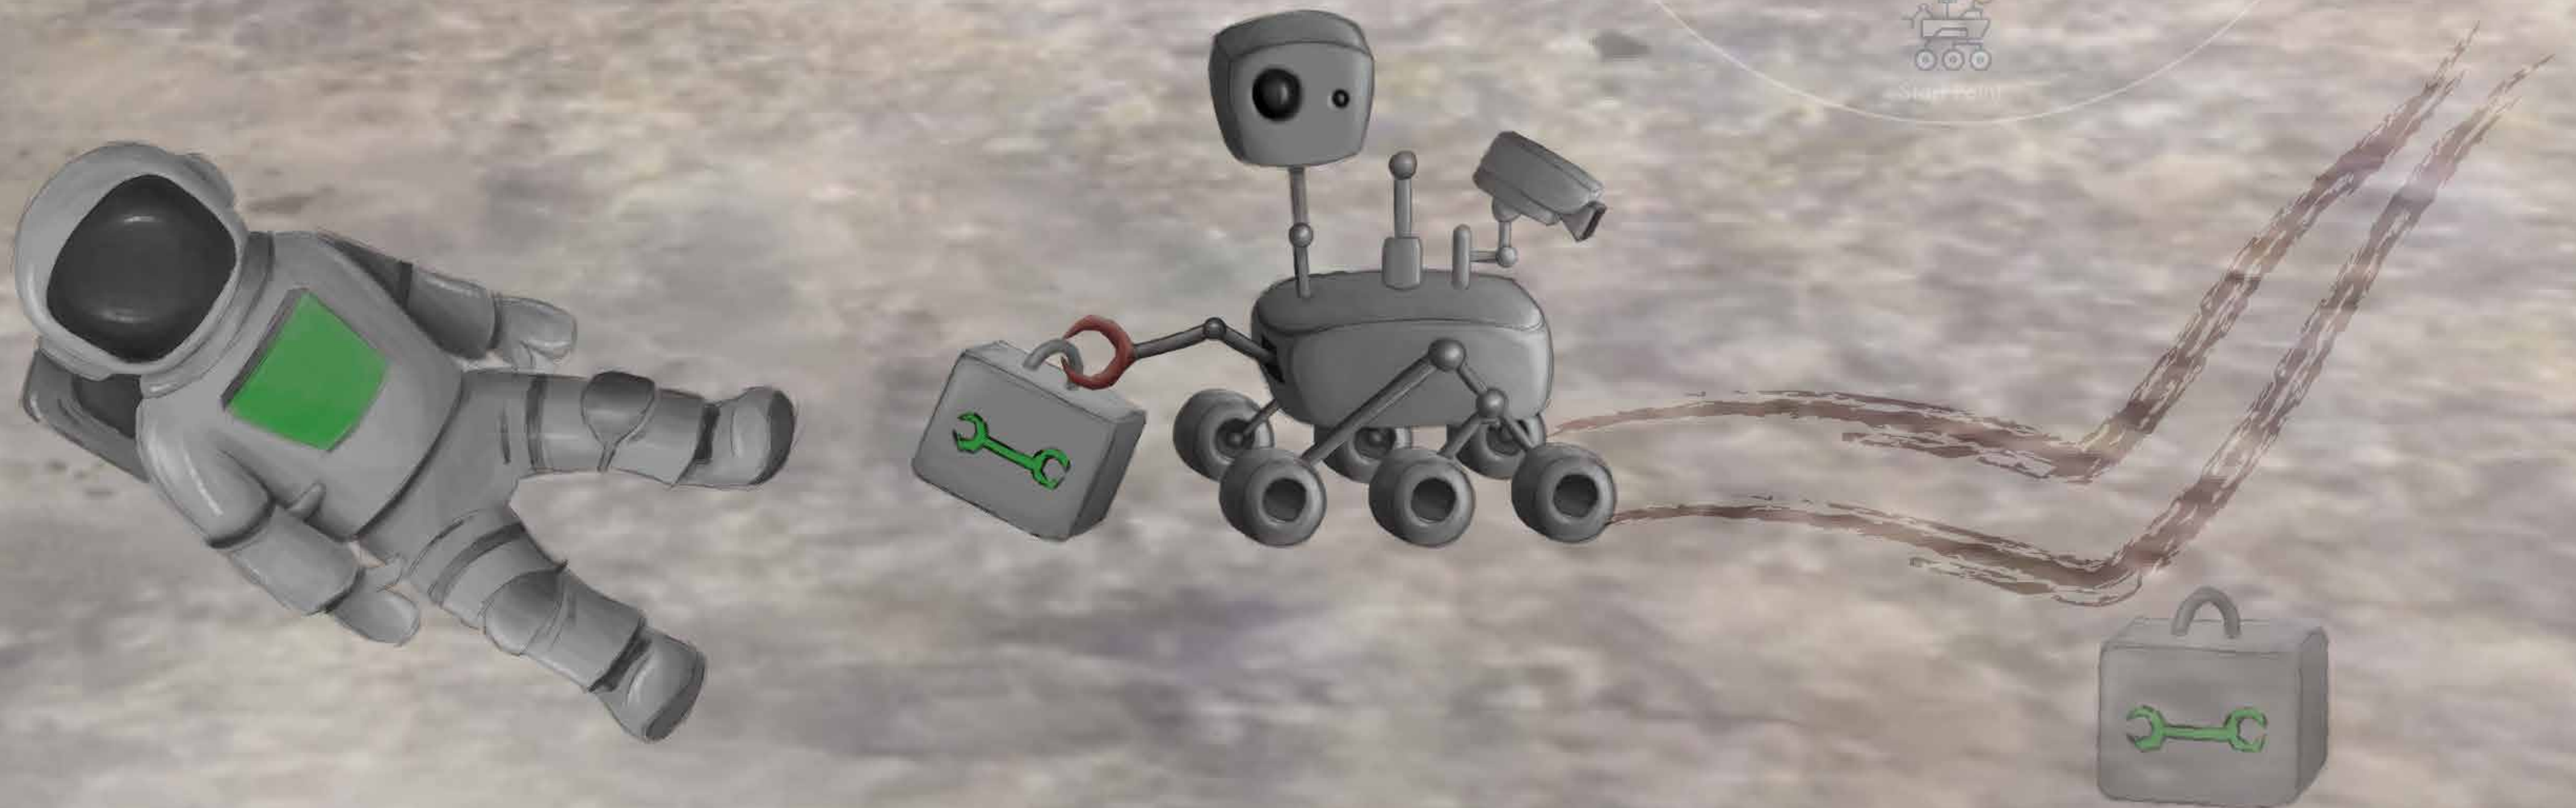

Mission 3

Rescue Mission

Moon Field - 30 min

Missions Plan View >

The Mission Steps

1. The rover is placed at the starting point.
- 2. One of the repair kits is looked for, found, and photographed.**
- 3. The repair kit is delivered to the astronaut who needs it.**
4. The repair kit is left in a certain area in front of the astronaut.
- 5. Another repair kit is looked for, found, and photographed.**
- 6. The repair kit is delivered to the other astronaut.**
7. The repair kit is left in a certain area in front of the astronaut.
- 8. The rover reaches the location of the oxygen tube.**
- 9. The oxygen tube is taken and delivered to the astronaut who needs it.**
10. The oxygen tube is left in front of the astronaut who needs it.
- 11. The thermal blanket is looked for, found, and photographed.**
- 12. The thermal blanket is delivered to the astronaut who needs it.**
13. The thermal blanket is draped over the astronaut who needs it.
14. The rover comes back to the Moon Base.

*Bold texts indicates missions plan view in the previous page.

1. The rover is placed at the starting point.
2. **One of the repair kits is looked for, found, and photographed.**
3. **The repair kit is delivered to the astronaut who needs it.**
4. The repair kit is left in a certain area in front of the astronaut.

5. Another repair kit is looked for, found, and photographed.

6. The repair kit is delivered to the other astronaut.

7. The repair kit is left in a certain area in front of the astronaut.

- 8. The rover reaches the location of the oxygen tube.
- 9. The oxygen tube is taken and delivered to the astronaut who needs it.
- 10. The oxygen tube is left in front of the astronaut who needs it.

11. The thermal blanket is looked for, found, and photographed.

12. The thermal blanket is delivered to the astronaut who needs it.

13. The thermal blanket is draped over the astronaut who needs it.

14. The rover comes back to the Moon Base.