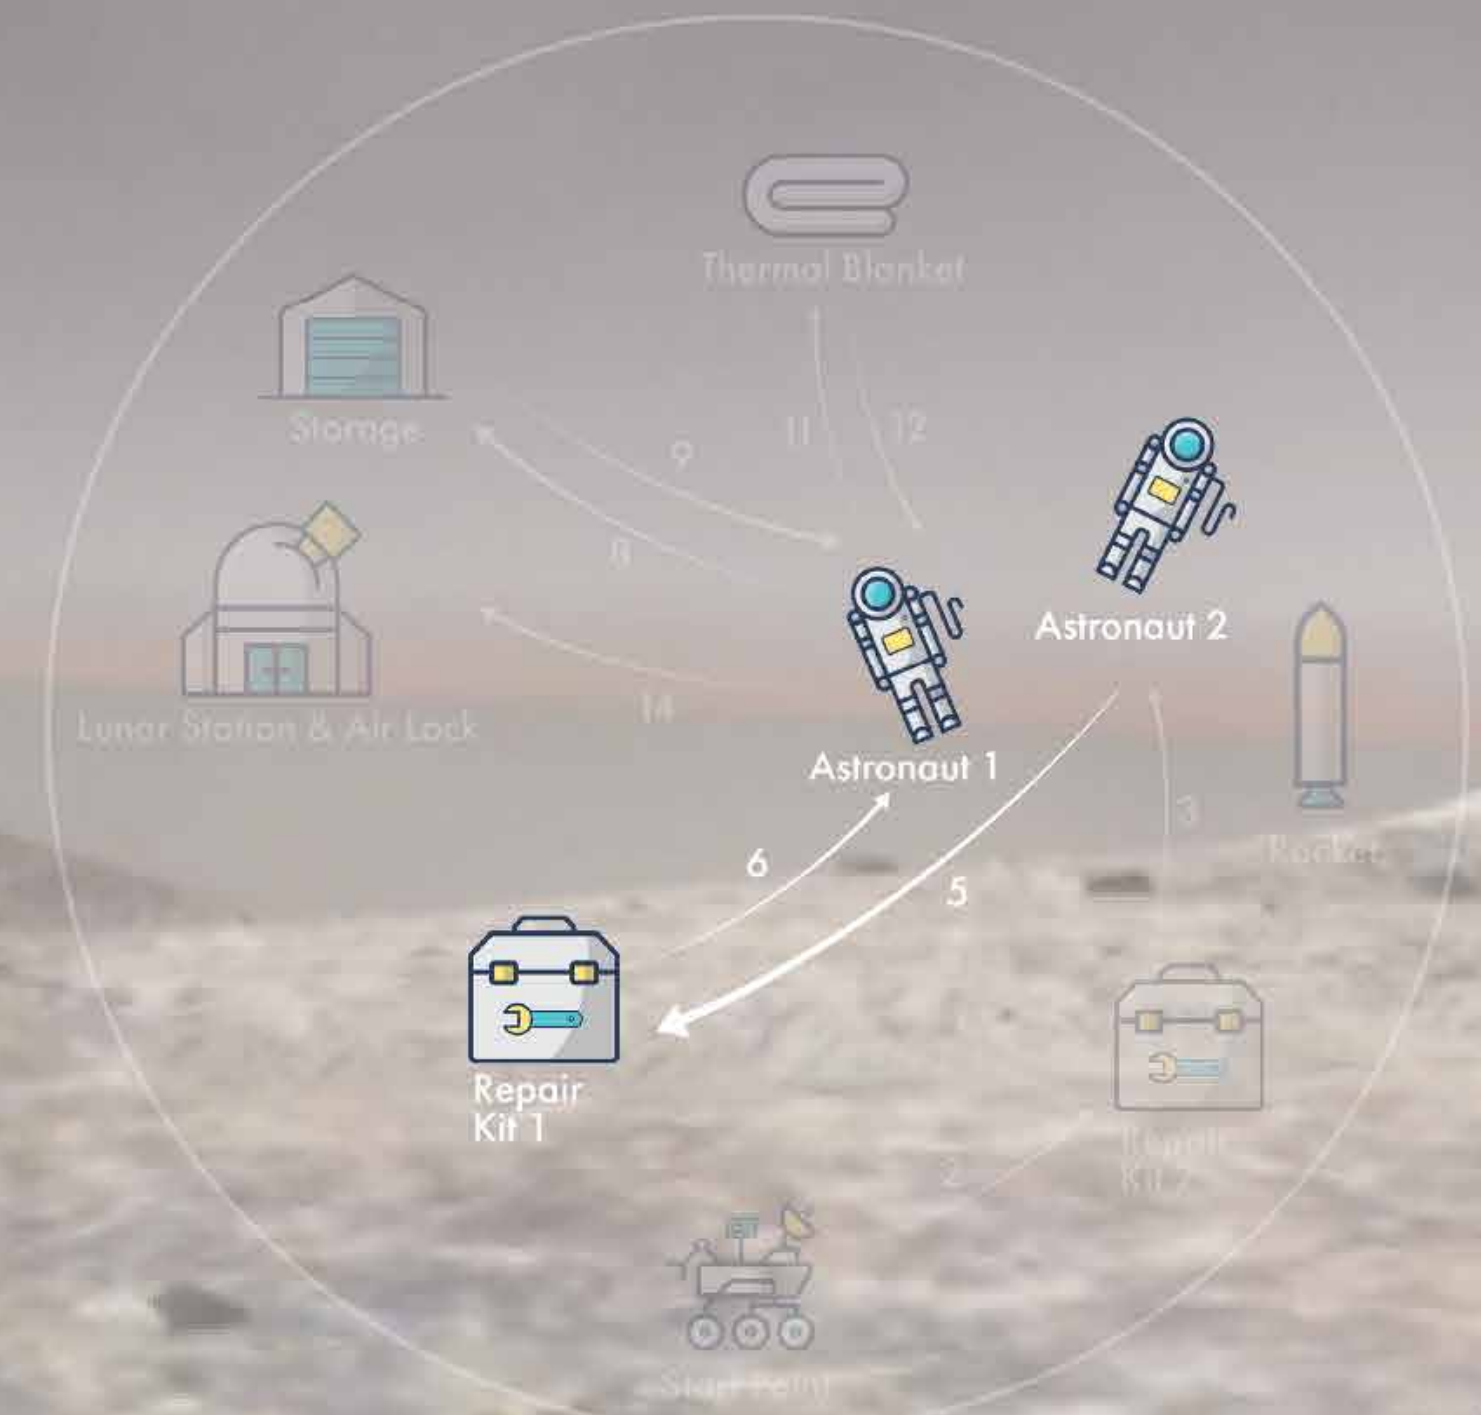

Mission 3

Rescue Mission

Moon Field - 30 min

Missions Plan View >

The Mission Steps

1. The rover is placed at the starting point.
- 2. One of the repair kits is looked for, found, and photographed.**
- 3. The repair kit is delivered to the astronaut who needs it.**
4. The repair kit is left in a certain area in front of the astronaut.
- 5. Another repair kit is looked for, found, and photographed.**
- 6. The repair kit is delivered to the other astronaut.**
7. The repair kit is left in a certain area in front of the astronaut.
- 8. The rover reaches the location of the oxygen tube.**
- 9. The oxygen tube is taken and delivered to the astronaut who needs it.**
10. The oxygen tube is left in front of the astronaut who needs it.
- 11. The thermal blanket is looked for, found, and photographed.**
- 12. The thermal blanket is delivered to the astronaut who needs it.**
13. The thermal blanket is draped over the astronaut who needs it.
14. The rover comes back to the Moon Base.

*Bold texts indicates missions plan view in the previous page.

1. The rover is placed at the starting point.
2. **One of the repair kits is looked for, found, and photographed.**
3. **The repair kit is delivered to the astronaut who needs it.**
4. The repair kit is left in a certain area in front of the astronaut.

5. Another repair kit is looked for, found, and photographed.

6. The repair kit is delivered to the other astronaut.

7. The repair kit is left in a certain area in front of the astronaut.

- 8. The rover reaches the location of the oxygen tube.
- 9. The oxygen tube is taken and delivered to the astronaut who needs it.
- 10. The oxygen tube is left in front of the astronaut who needs it.

11. The thermal blanket is looked for, found, and photographed.

12. The thermal blanket is delivered to the astronaut who needs it.

13. The thermal blanket is draped over the astronaut who needs it.

14. The rover comes back to the Moon Base.